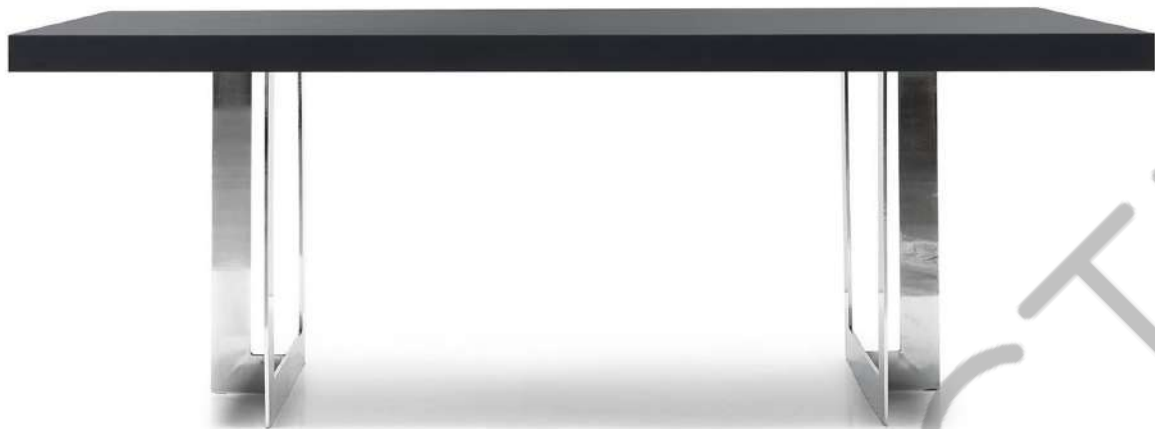

TBL-GN17

L: 208, W: 110, H: 76 cm